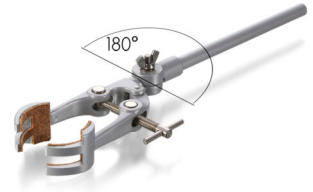

Universal clamp, slewable

Item no. 2508

- zinc diecasting, powdercoated
- cork lined jaws
- capacity 0 – 80 mm
- slewing range 180°
- total length: 280 mm

Technical data

Article no.

Weight

2508

190 g